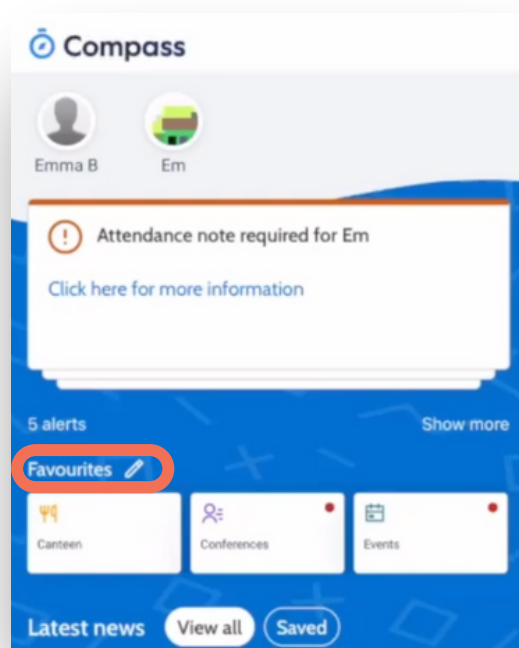

Login Steps

1. 1 Open the Compass App on your iOS or Android device.
2. 2 Click on the pencil icon in the Favourites section.
3. 3 Select the modules you want access from the homepage.
4. 4 Click on Save & Close.