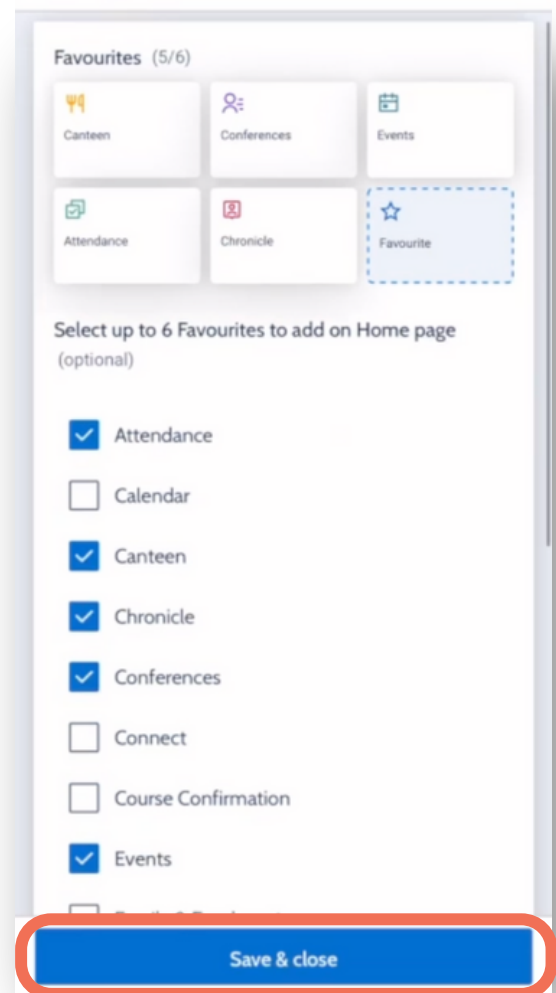

Edit Favourites

Note: Update the Compass App to use the favourites features